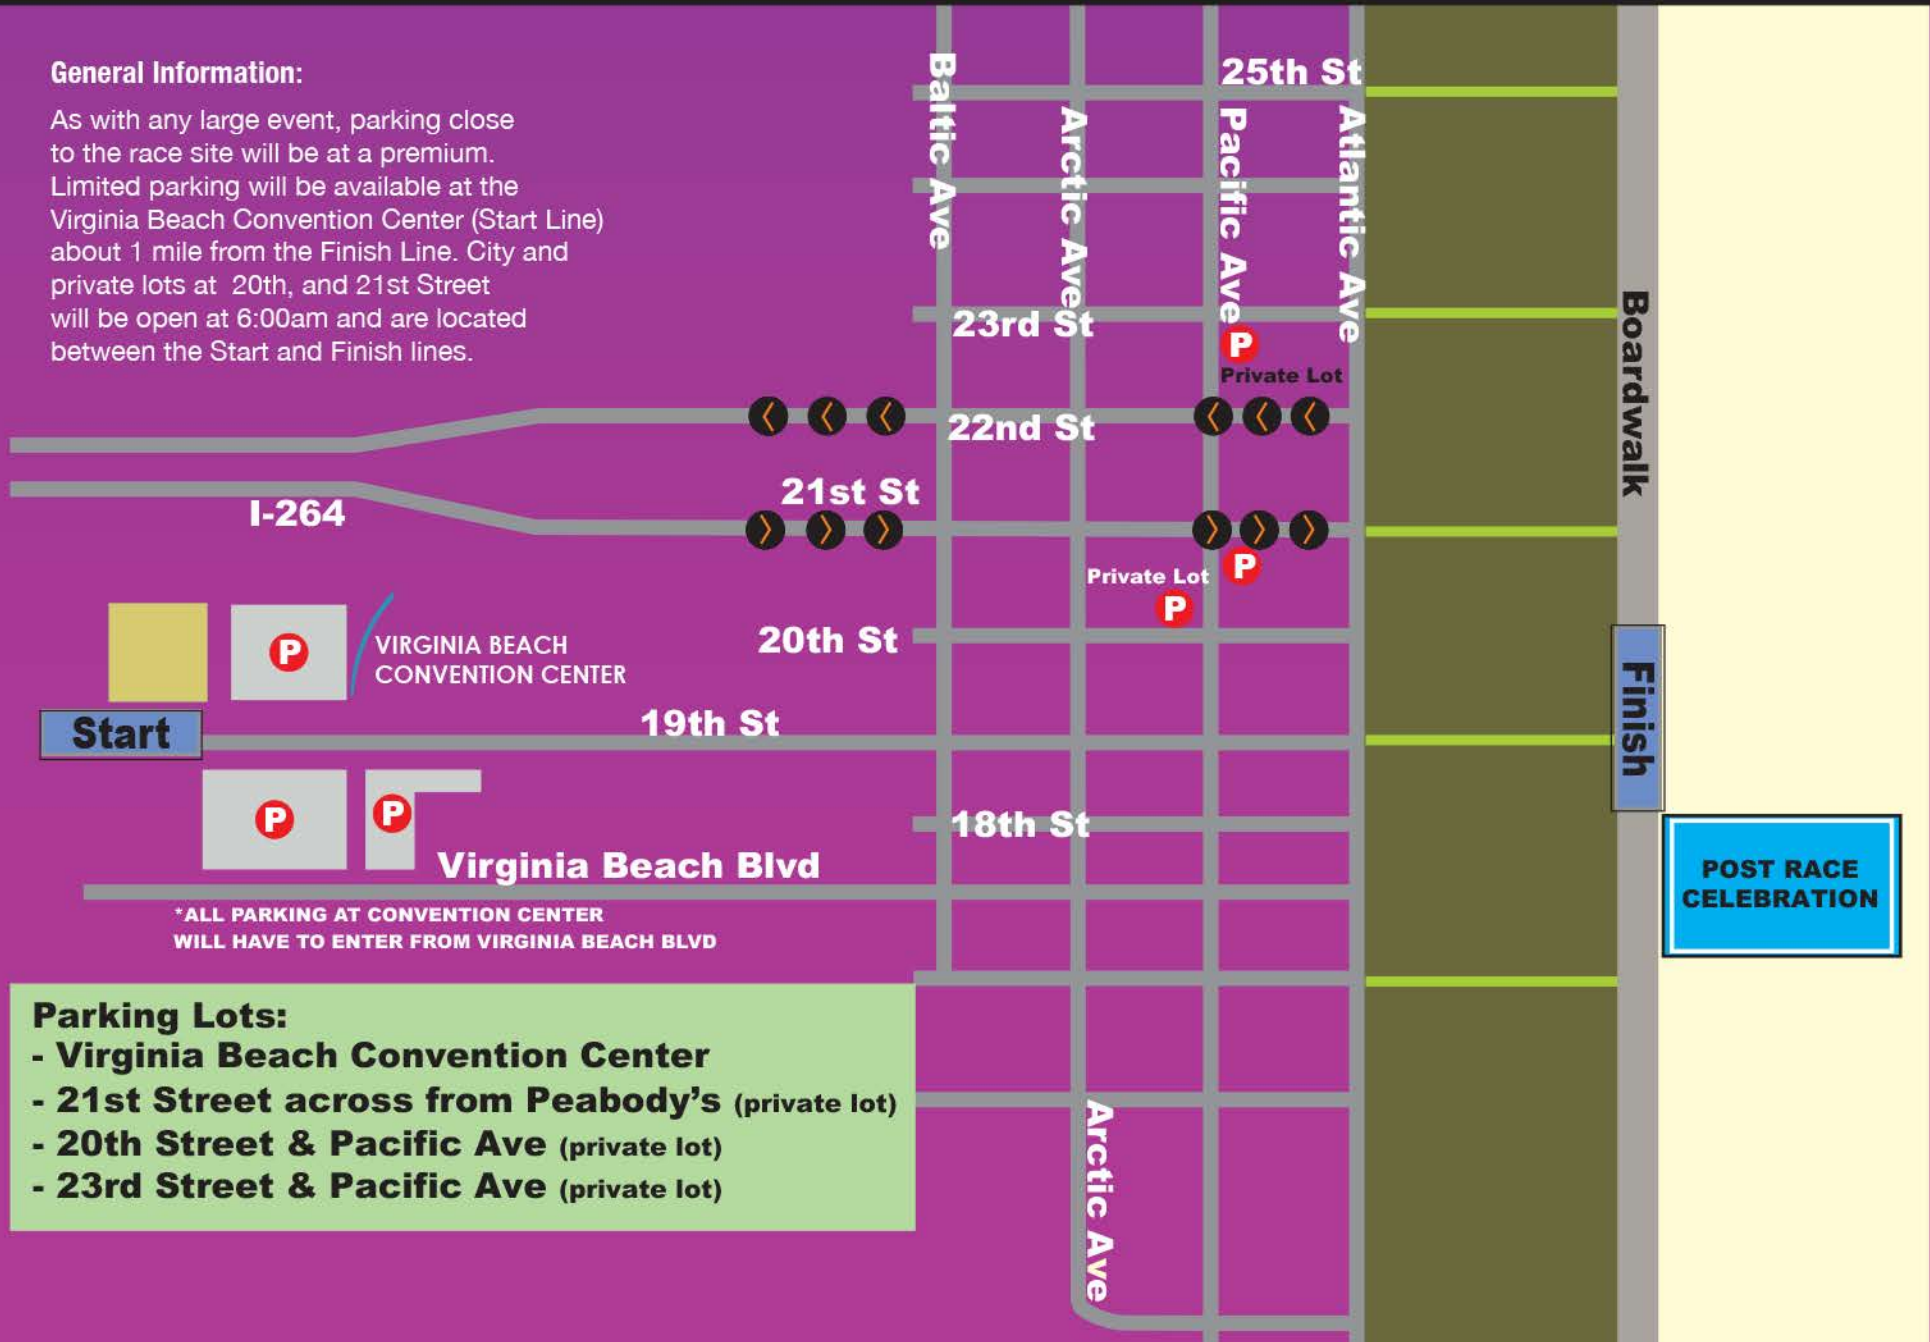

PARKING MAP

General Information:

As with any large event, parking close to the race site will be at a premium. Limited parking will be available at the Virginia Beach Convention Center (Start Line) about 1 mile from the Finish Line. City and private lots at 20th, and 21st Street will be open at 6:00am and are located between the Start and Finish lines.

*ALL PARKING AT CONVENTION CENTER WILL HAVE TO ENTER FROM VIRGINIA BEACH BLVD

Parking Lots:

- Virginia Beach Convention Center
- 21st Street across from Peabody's (private lot)
- 20th Street & Pacific Ave (private lot)
- 23rd Street & Pacific Ave (private lot)