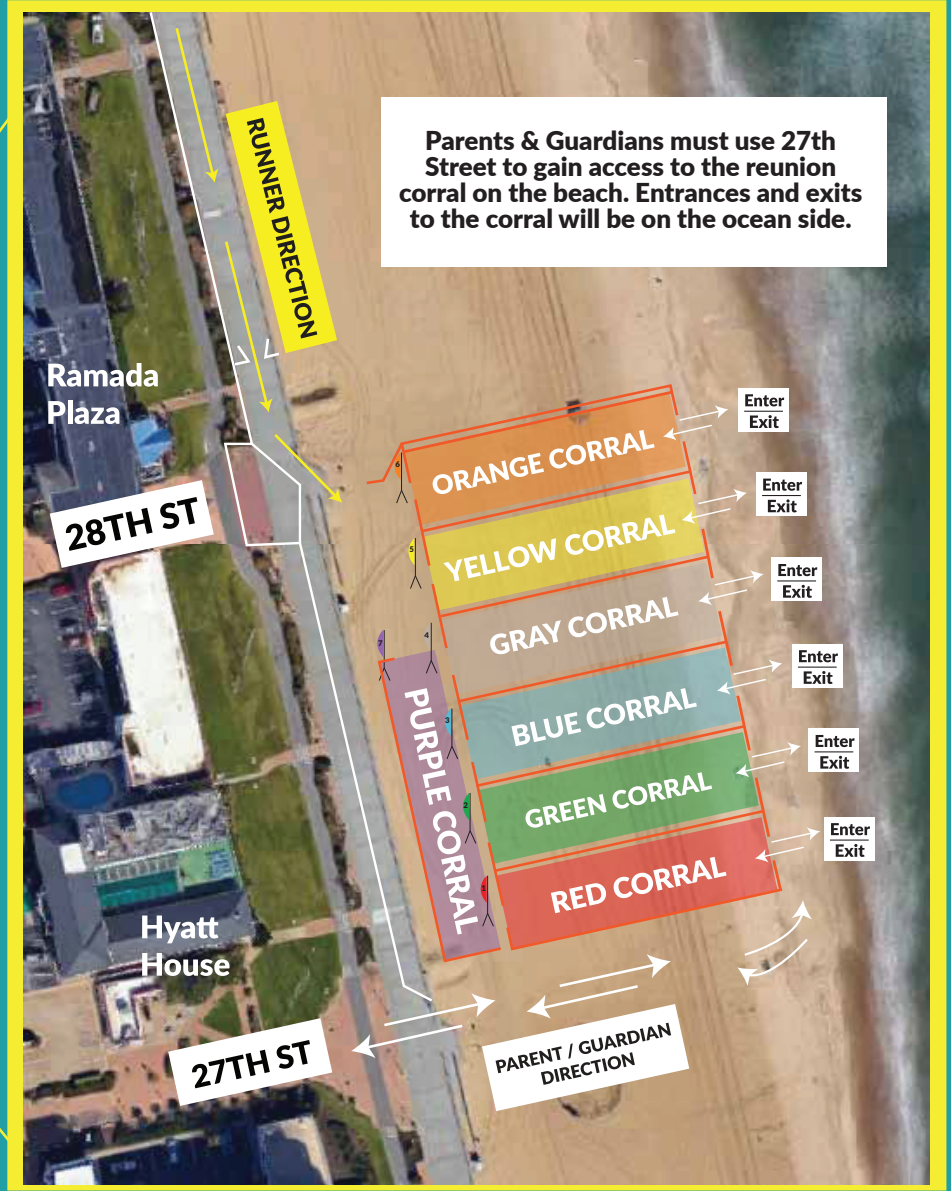

COURSE MAP & REUNION AREA

- CORRAL START 11:00AM
- CORRAL START 11:10AM
- CORRAL START 11:20AM
- CORRAL START 11:30AM
- CORRAL START 11:40AM
- CORRAL START 11:50AM
- CORRAL START 12:00PM

PARENTS MUST ENTER REUNION AREA ON BEACH AT 27TH STREET ACCESS

SECURE FINISH CHUTE CANNOT ENTER AREA

Parents & Guardians must use 27th Street to gain access to the reunion corral on the beach. Entrances and exits to the corral will be on the ocean side.