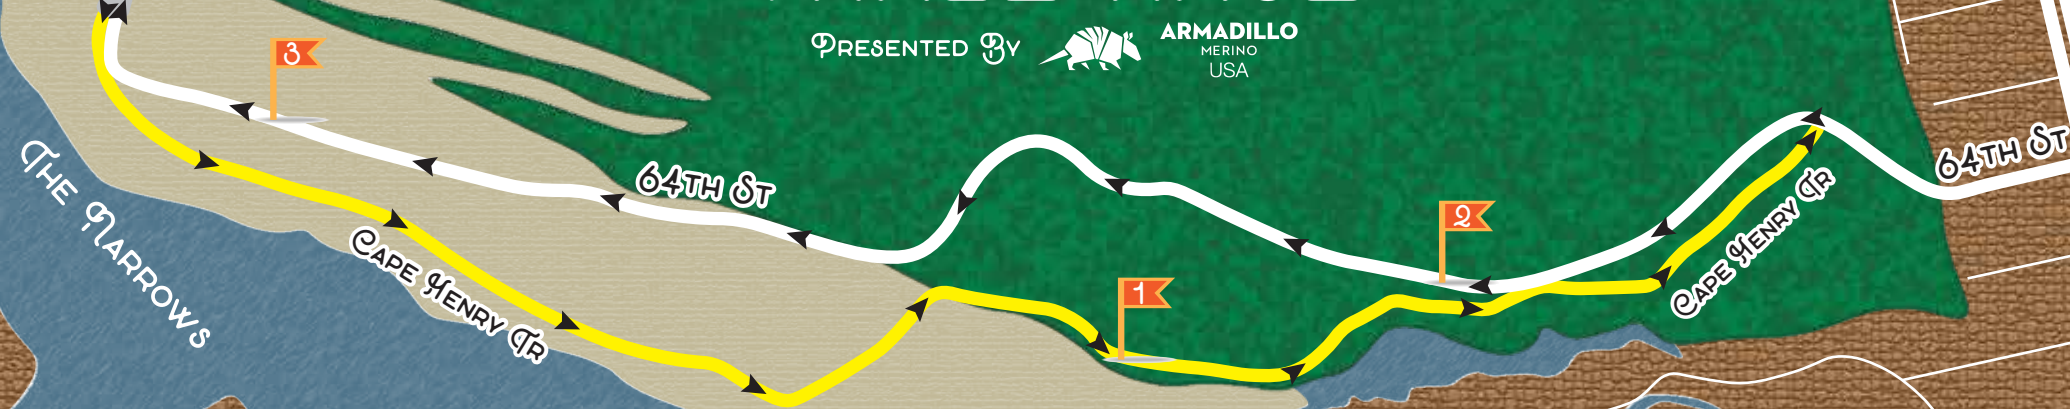

FIRST LANDING  
STATE PARK

# SUN UP TO SUN DOWN TRAIL RACE

PRESENTED BY  ARMADILLO  
MERINO  
USA

BOAT RAMP  
PARKING LOT  
START & FINISH

CRYSTAL LAKE